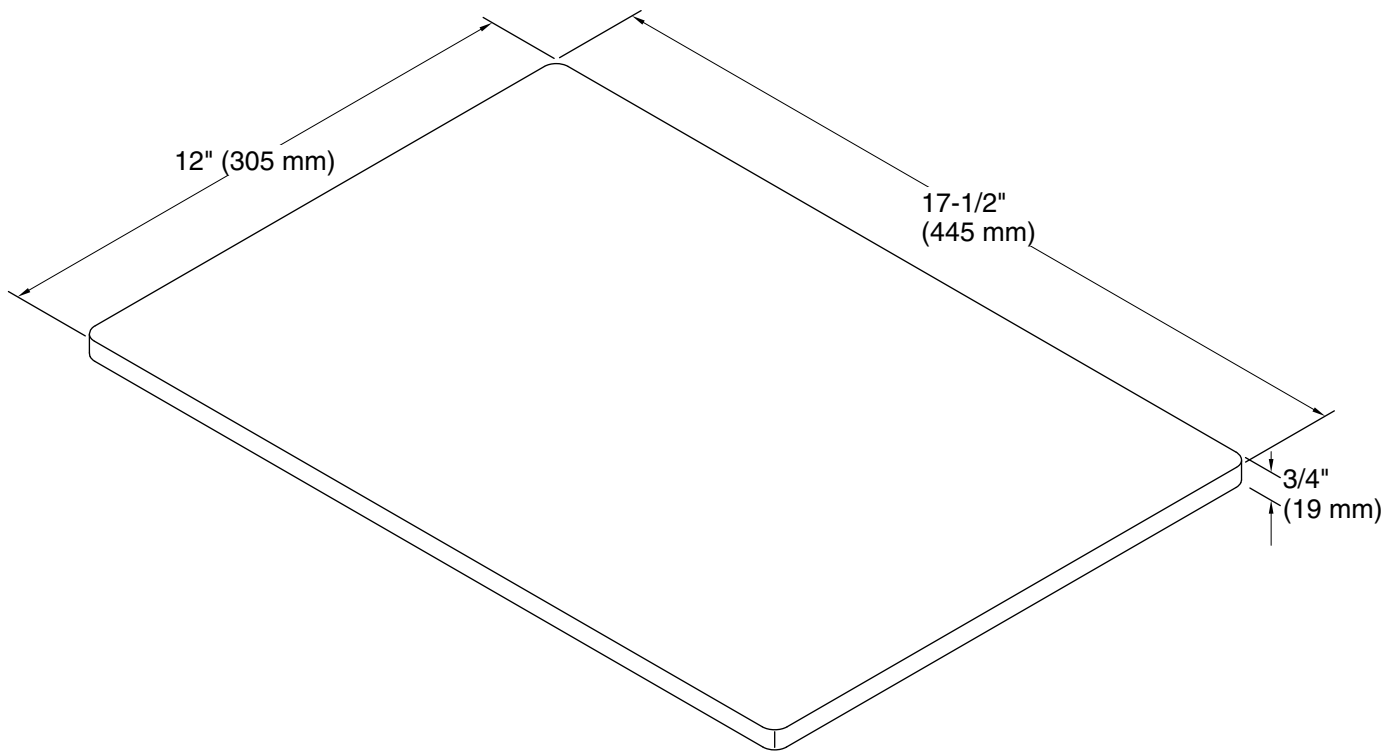

Bamboo cutting board  
**K-21613**

**Features**

- Durable bamboo construction.
- Silicone bumpers for added stability.
- Large size provides a convenient in-sink food prep station.
- Doubles as a sink shelf.
- Included with the K-RC21612-2PC, K-RC78957-1PC, K-80084-1PC, K-80084-2PC, K-80085-1PC, K-80085-2PC, K-80086-1PC, and K-80086-2PC kitchen sinks.

## Technical Information

All product dimensions are nominal.

Material: Wood, Plastic